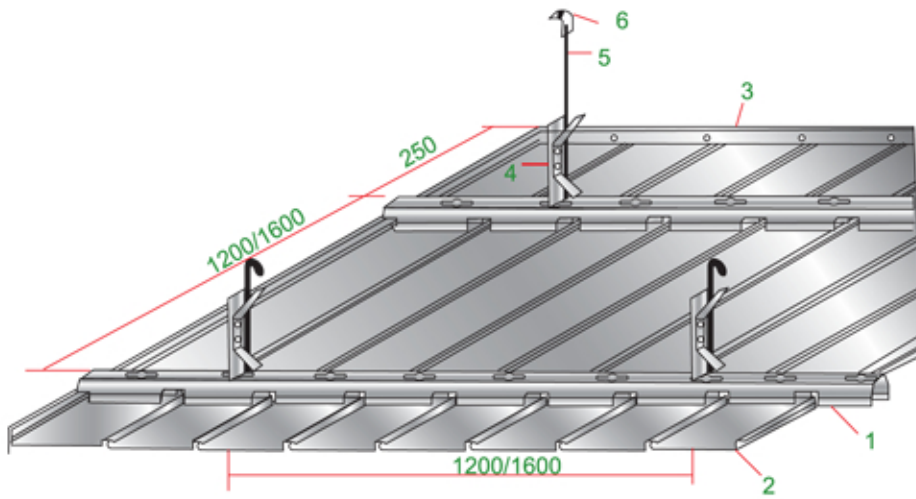

Installation Details for Strip Ceiling MLX-C System

1. Type PPH carrier
2. Panebac type 200, 300PI H30 panel
3. L25x25 shaped angle
4. Hold-down dip
5. suspension Wire
6. L-Bracket